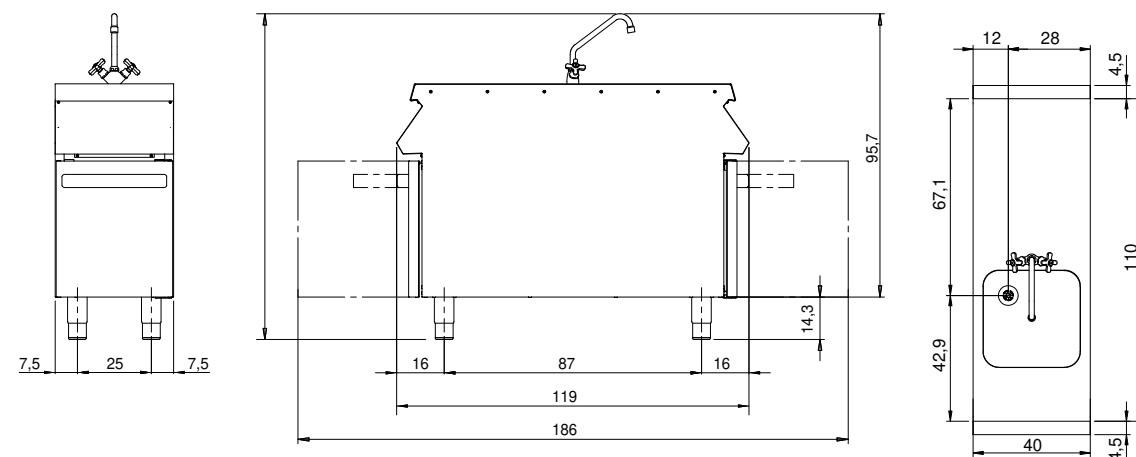

Cliente
Cantidad
Proyecto
Posición

ROC 1100

Modelo:
R110/40LA/P
Cód.:
MP01695145002

Datos técnicos

Modularidad:
Sobra base con puerta
Dimensiones (mm):
400x1100x870
Dimensiones cuba 1 (mm):
330x330x250
Dimensiones embalaje (mm):
480x1272x1240
Peso Bruto (kg):
59
Volume brut (m3):
0,757

Características

Top:
Fabricado en acero inoxidable AISI 304 2 mm de espesor

In order to constantly offer the best possible products we reserve the right to make changes on technical specifications without incurring any obligation for equipment previously or subsequently sold.

Modular Professional S.r.l. Via Palù, 93 - 31020 - San Vendemiano (TV) - Italy - P.I. 04414900268
modular@modular.it

modular.it

Fregadero, sobre base con puerta
Elemento neutro con lavello su vano abierto. Fianchi, fondo e schienale in acciaio inox. Piano in acciaio inox AISI 304 spessore 20/10. Predisposizione per l'unione di testa. Dotato di lavello di dimensioni 500X400 mm. Porta stampata con maniglia ergonomica. Apparecchiatura dotata di piedini regolabili in altezza in acciaio inox.

Diseño técnico

In order to constantly offer the best possible products we reserve the right to make changes on technical specifications without incurring any obligation for equipment previously or subsequently sold.