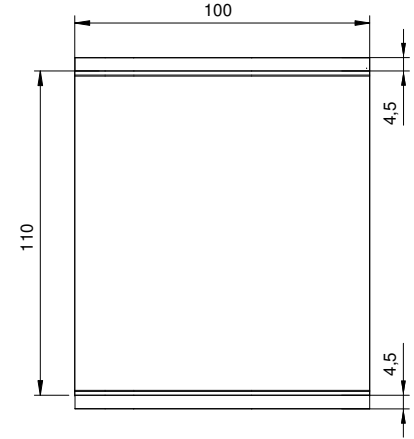

In order to constantly offer the best possible products we reserve the right to make changes on technical specifications without incurring any obligation for equipment previously or subsequently sold.

Modular Professional S.r.l. Via Palù, 93 - 31020 - San Vendemiano (TV) - Italy - P.I. 04414900268
modular@modular.it

modular.it -