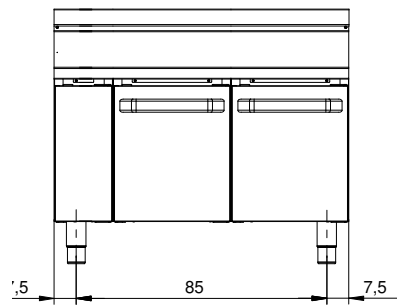

In order to constantly offer the best possible products we reserve the right to make changes on technical specifications without incurring any obligation for equipment previously or subsequently sold.

Modular Professional S.r.l. Via Palù, 93 - 31020 - San Vendemiano (TV) - Italy - P.I. 04414900268
modular@modular.it

modular.it -