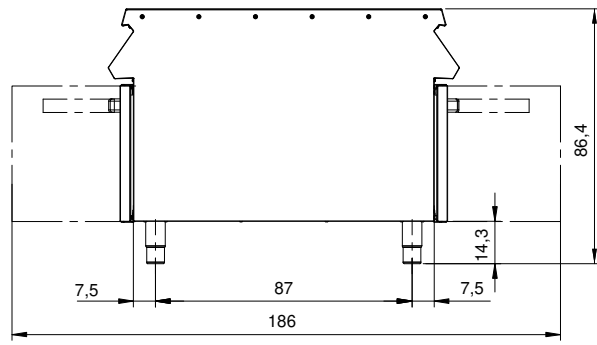

In order to constantly offer the best possible products we reserve the right to make changes on technical specifications without incurring any obligation for equipment previously or subsequently sold.

Modular Professional S.r.l. Via Palù, 93 - 31020 - San Vendemiano (TV) - Italy - P.I. 04414900268
modular@modular.it

modular.it -