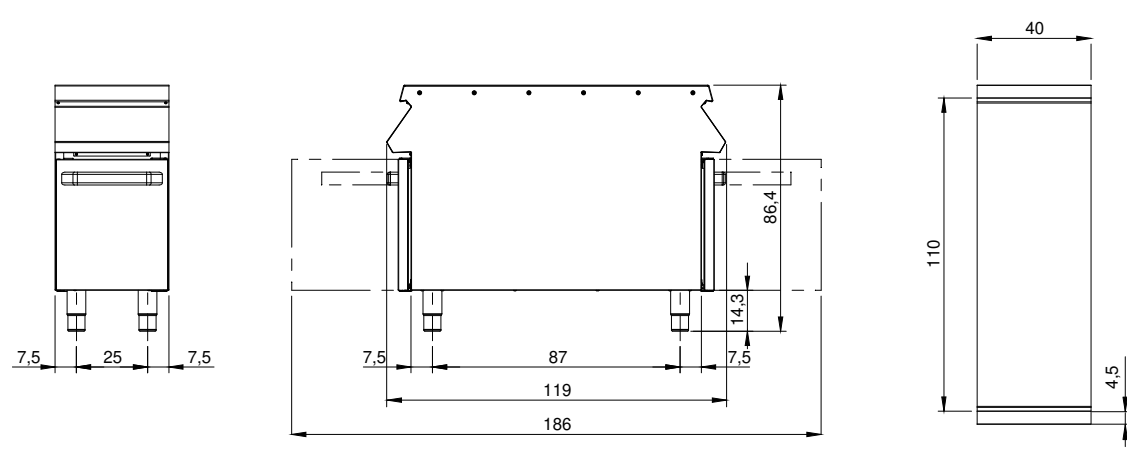

In order to constantly offer the best possible products we reserve the right to make changes on technical specifications without incurring any obligation for equipment previously or subsequently sold.

Modular Professional S.r.l. Via Palù, 93 - 31020 - San Vendemiano (TV) - Italy - P.I. 04414900268
modular@modular.it

modular.it -